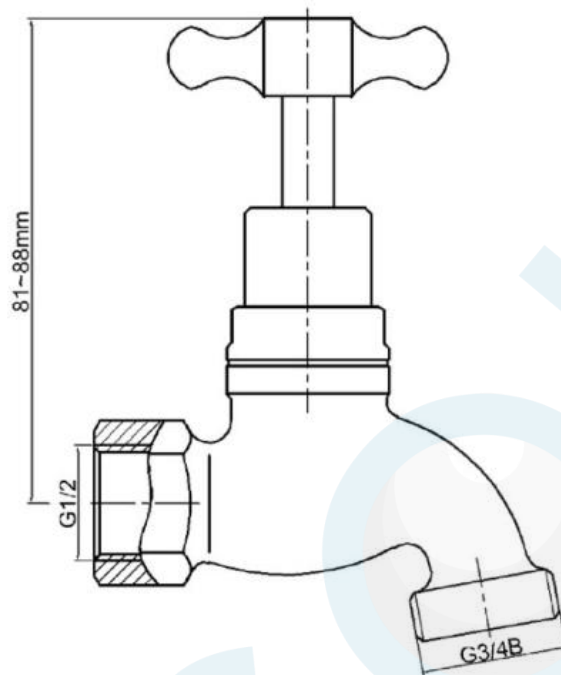

HOSE COCK 1/2" TH RB F.I.

Product Code : 60460

Brand Name: **elson**

Product Specification

- Complies with AS/NZS 3718, Watermark Licence Number: WMKA 02498
- Material: DR Brass, Complies with AS 2345
- Threads: Complies with AS ISO 7.1, AS ISO 7.2 and AS 1722.2
- End Connectors: Complies with AS 3688
- Suitable for Potable Water, Complies with AS/NZS 4020
- Maximum Working Temperature: 80°C
- Maximum Working Pressure: 1300 KPa
- Flow Rate at pressure 250Kpa: 61.5L/Min

Additional Feature

- **Double O-ring Seal**

Elson Australasia Pty Ltd

Tel: 02 9625 7899 Fax: 02 9625 7855

Website: www.elson.net.au E-mail: sales@elson.net.au

Version 2.0

Aug. 2020